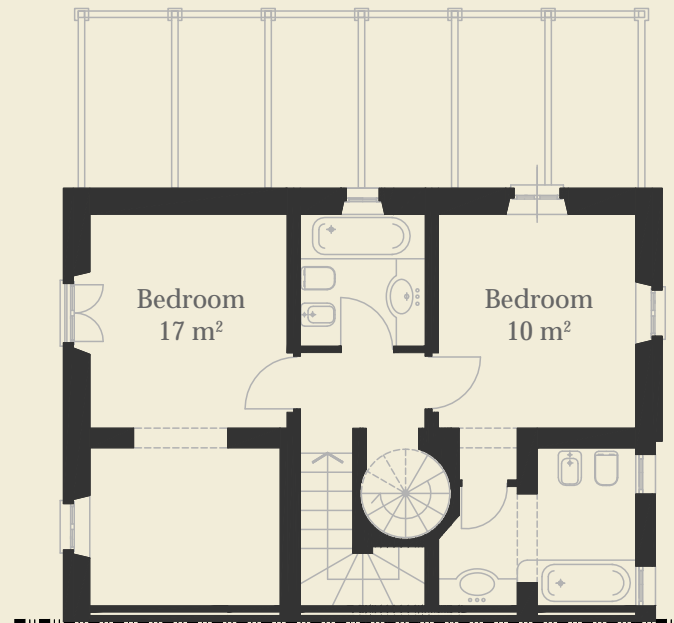

# Villa Ampella - La Torre

Villa Ampella – La Torre is a magnificent 3-bedroom portion of a noble Villa. The villa is accessed from the central courtyard with its interior composed of a spacious living/dining area complete with traditional fireplace that effortlessly leads onto an large Pergola area for al fresco dining. In addition to the 2 generous bedrooms, the tower bedroom boasts unique and unsurpassed 360° views.

## FIRST FLOOR

## SECOND FLOOR