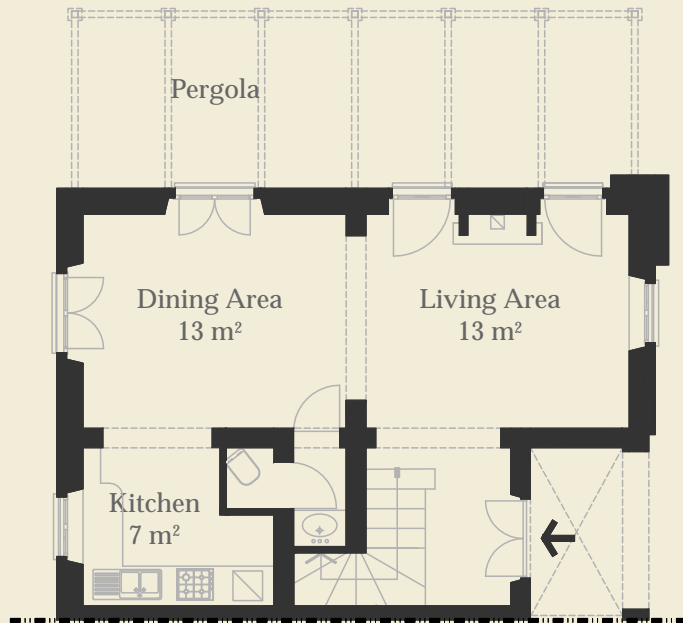

# Villa Ampella - La Torre

Villa Ampella – La Torre is a magnificent 3-bedroom portion of a noble Villa. The villa is accessed from the central courtyard with its interior composed of a spacious living/dining area complete with traditional fireplace that effortlessly leads onto an large Pergola area for al fresco dining. In addition to the 2 generous bedrooms, the tower bedroom boasts unique and unsurpassed 360° views.

## GROUND FLOOR

## FIRST FLOOR

## SECOND FLOOR